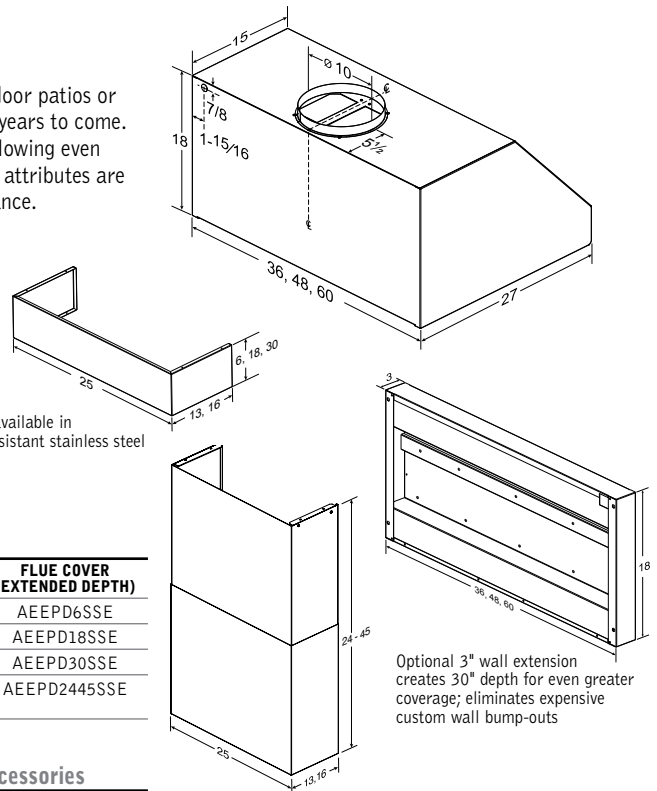

Flue Cover Specifications

HEIGHTS	FLUE COVER (STANDARD DEPTH)	FLUE COVER (EXTENDED DEPTH)
6" for 8' ceiling	AEEP6SS	AEEP6SSE
18" for 9' ceiling	AEEP18SS	AEEP18SSE
30" for 10' ceiling	AEEP30SS	AEEP30SSE
Telescopic for 9.5 to 11.5' ceiling	AEEP2445SS	AEEP2445SSE

Range Hood Specifications

WIDTH	STAINLESS STEEL	BLOWER	VOLTS	AMPS	CFM	SONES	DUCT	Options & Accessories
36"	EPD6136SS	Internal	120	9.0 Max	1100	12.0	10" RD	3" WALL EXTENSION AWEPD36SS
48"	EPD6148SS	Internal	120	9.0 Max	1100	12.0	10" RD	AWEPD48SS
60"	EPD6160SS	Internal	120	9.0 Max	1100	12.0	10" RD	AWEPD60SS

www.Broan.com Broan-NuTone LLC, 926 W. State Street, Hartford, WI 53027 • 800-558-1711 In Canada call 877-896-1119

A Nortek Company