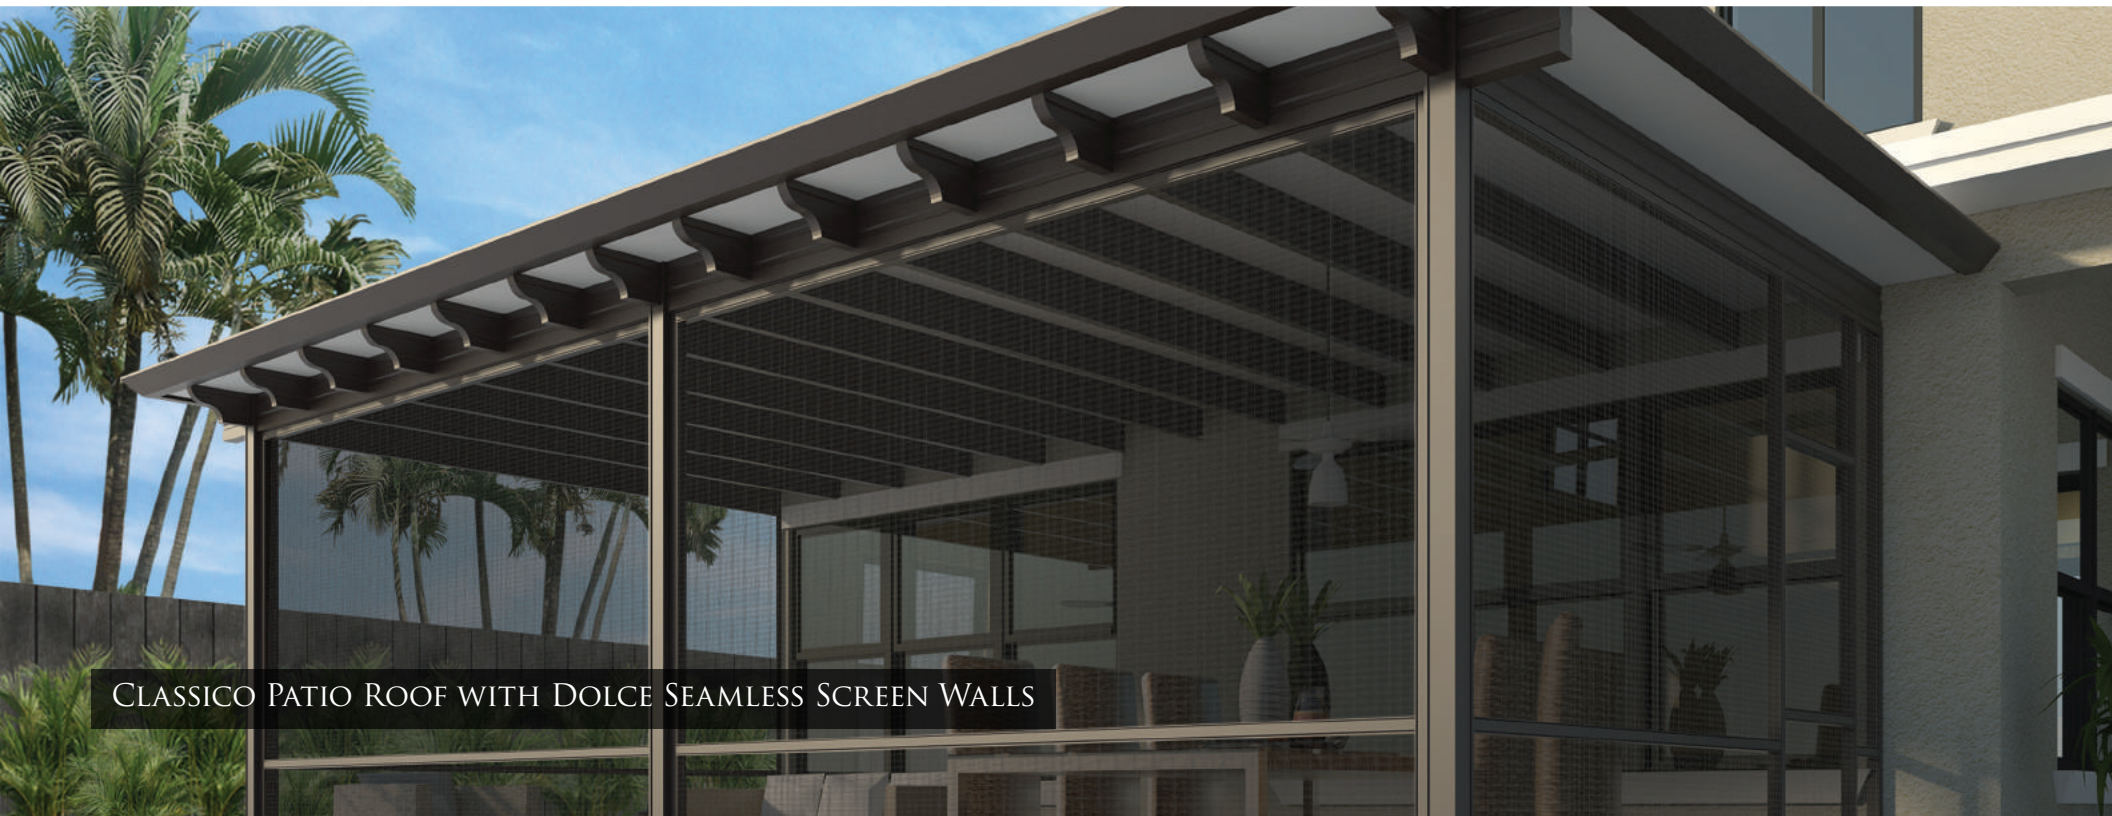

CLASSICO PATIO ROOF WITH DOLCE SEAMLESS SCREEN WALLS