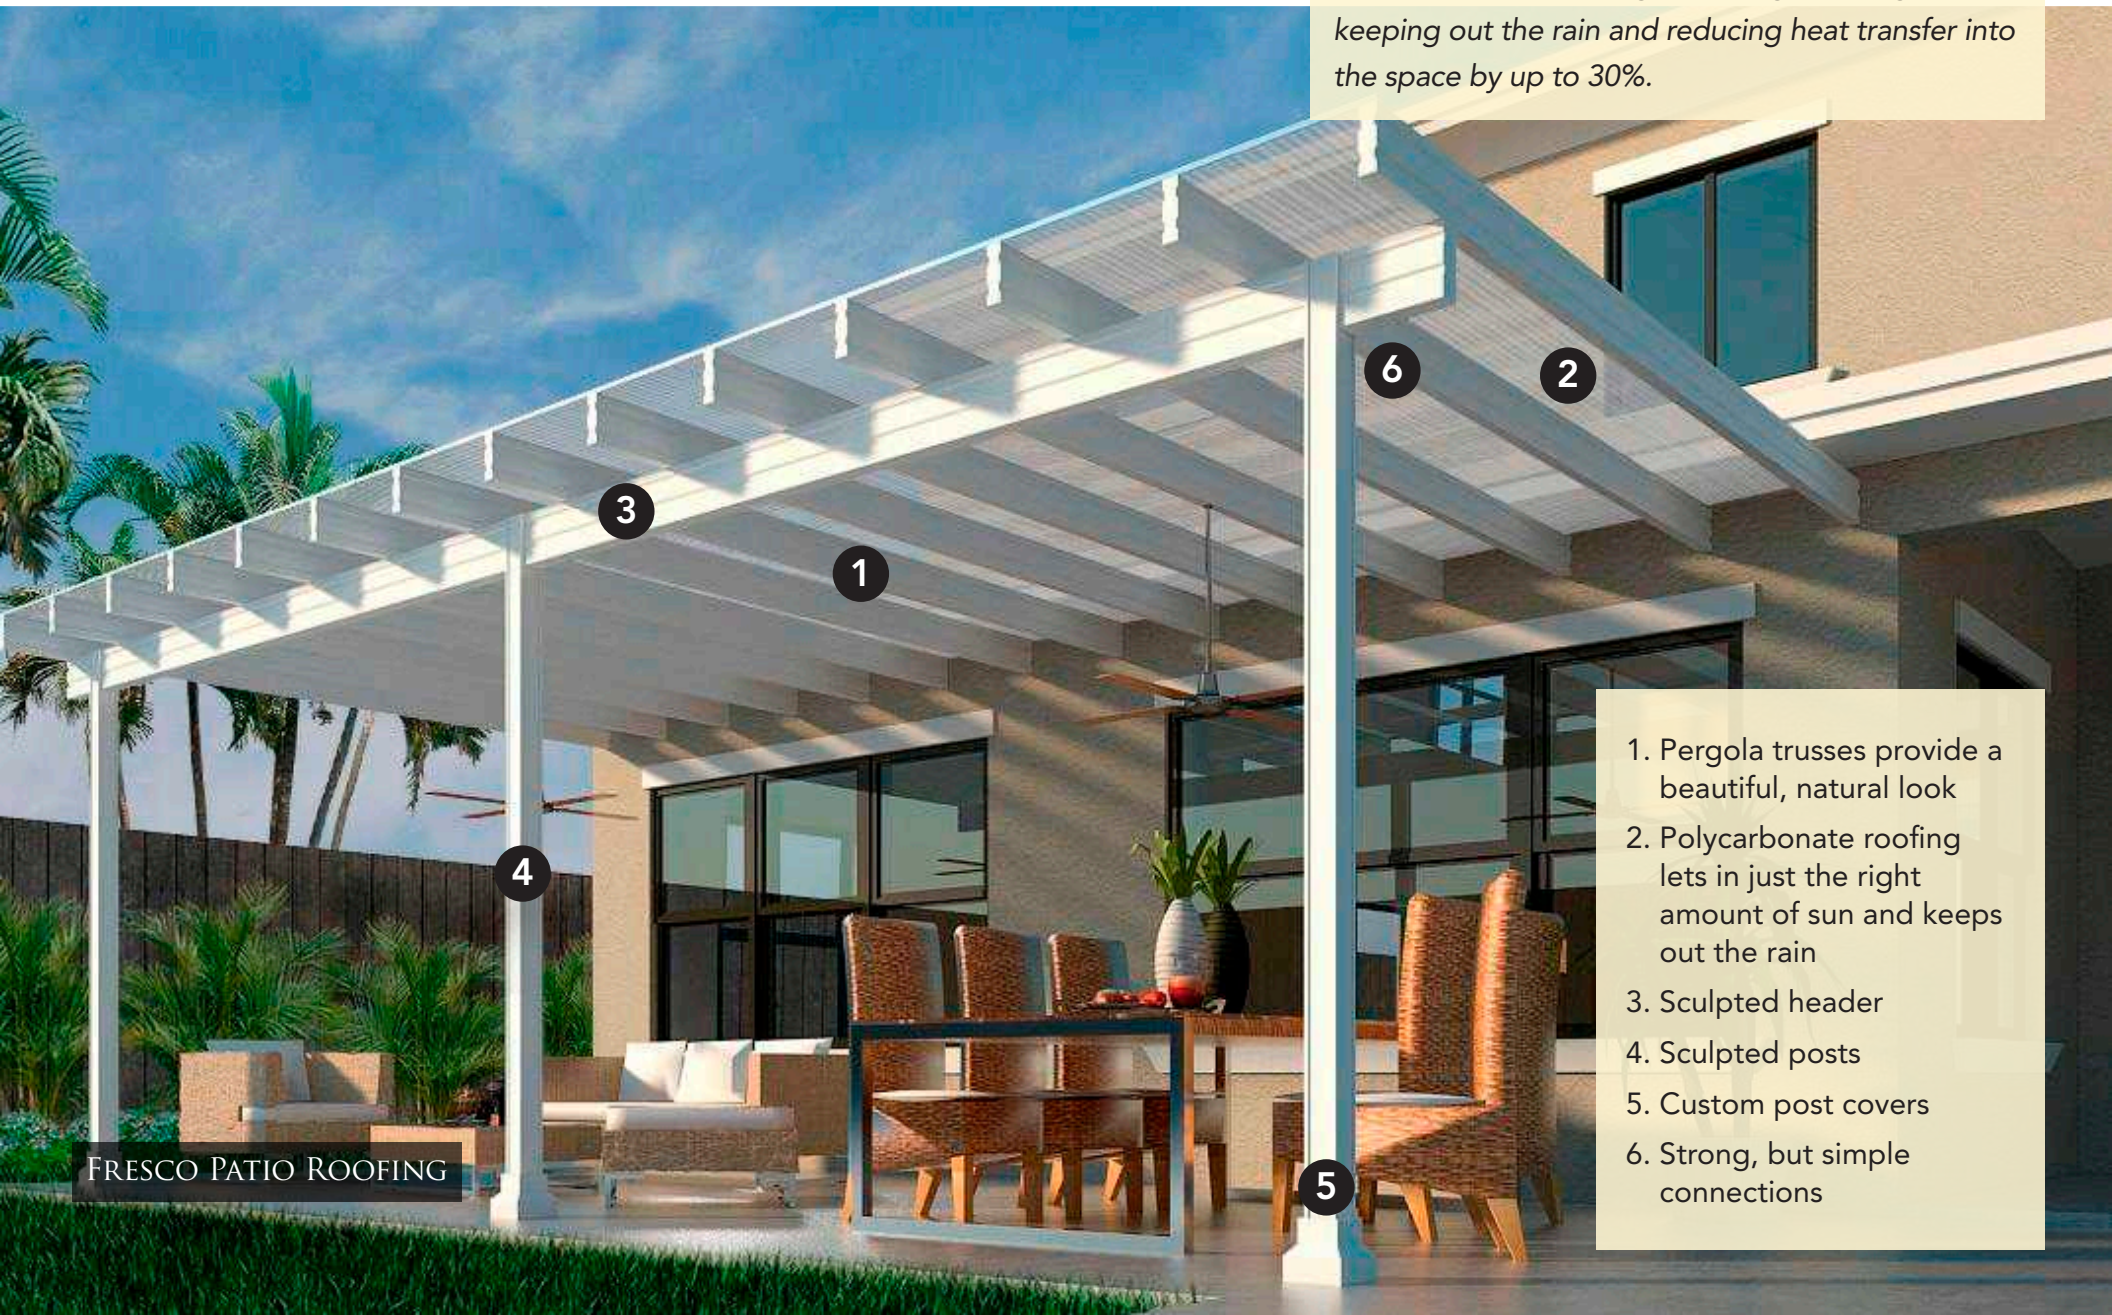

FREESTANDING CONTEMPO PATIO ROOF

CONTEMPO PATIO ROOF WITH DOLCE SEAMLESS SCREEN WALLS

RENAISSANCE CLASSICO PATIO ROOFING:

The Classico is an uncompromising take on the traditional wood framed patio roof, with a full truss framing system that not only strengthens the structure, but gives it a flawlessly high-end look.

1. Decorative trusses protrude from the header, and return to your home to create a high end, fully framed appearance
2. High strength, insulated aluminum roof panels
3. Sculpted header
4. Sculpted posts
5. Custom post covers
6. Custom gutter system
7. Strong, but simple connections

CLASSICO PATIO ROOFING

FREESTANDING CLASSICO PATIO ROOF

CLASSICO PATIO ROOF WITH DOLCE SEAMLESS SCREEN WALLS

RENAISSANCE FRESCO PATIO COVERS:

Keeping your patio light, bright, airy, AND dry is now possible, thanks to the Fresco Patio Cover. Incorporating a decorative translucent pearl, polycarbonate roofing system means your patio can have 70% of the sun's light pass right through, while keeping out the rain and reducing heat transfer into the space by up to 30%.

FRESCO PATIO ROOFING

1. Pergola trusses provide a beautiful, natural look
2. Polycarbonate roofing lets in just the right amount of sun and keeps out the rain
3. Sculpted header
4. Sculpted posts
5. Custom post covers
6. Strong, but simple connections