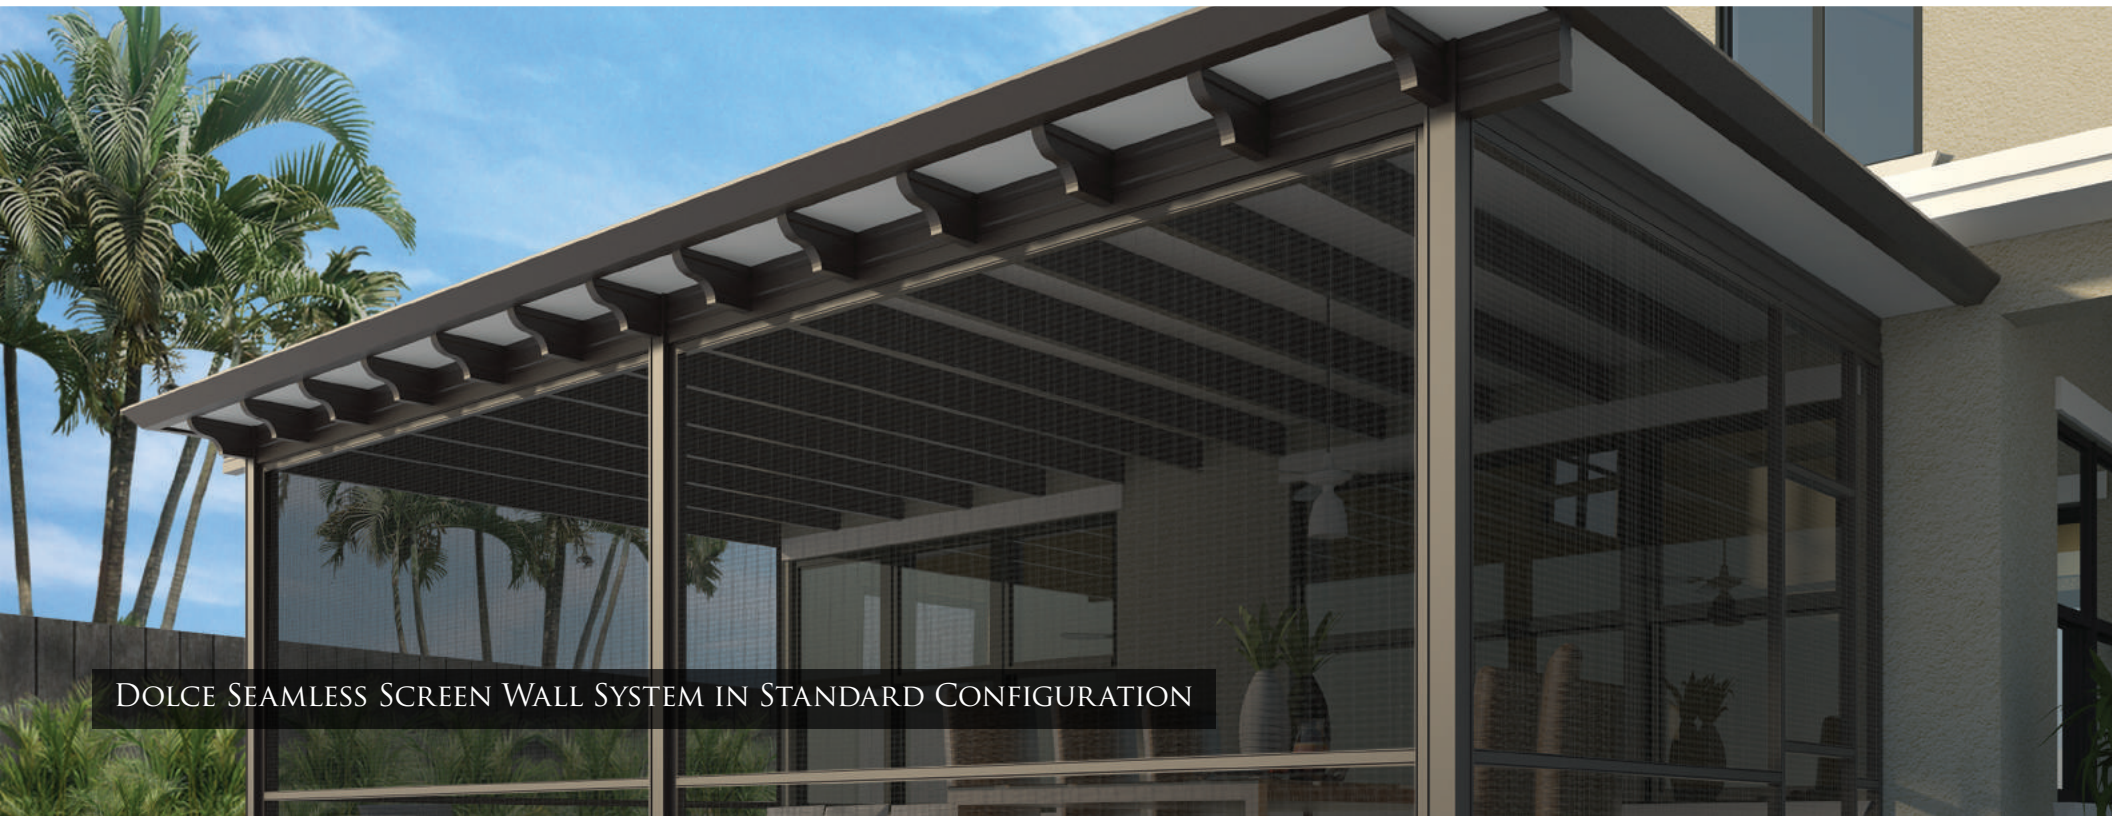

DOLCE SEAMLESS SCREEN WALL SYSTEM IN STANDARD CONFIGURATION