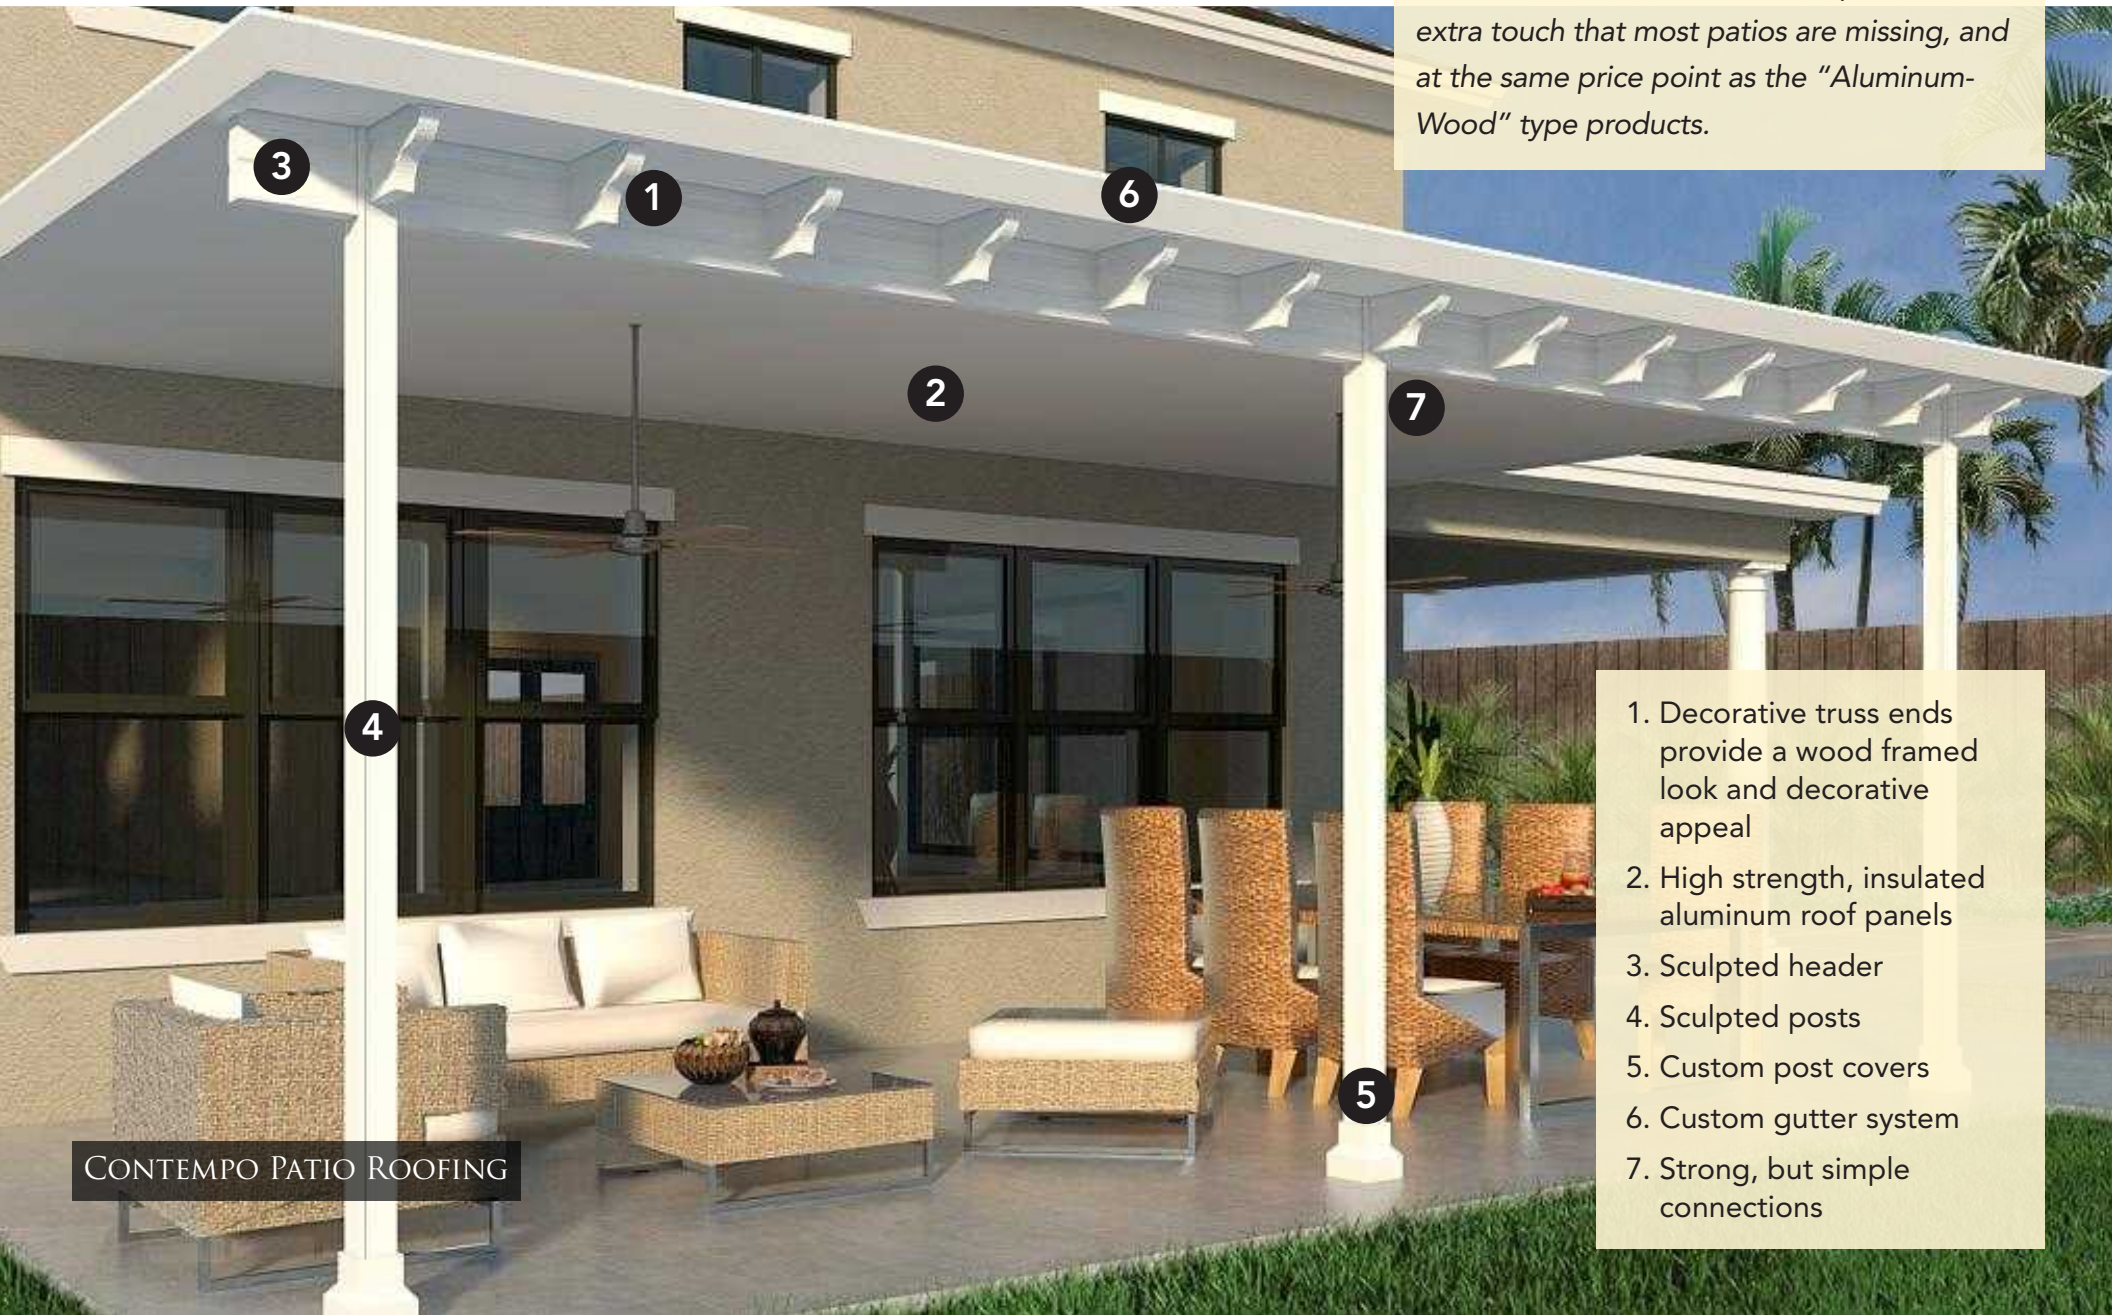

Clean Lines, Modern Design, and major step up from the plain old patio roof gives your home a high end look and feel without the high end price tag.

MODERNO PATIO ROOF

1. High strength, insulated aluminum roof panels
2. Sculpted header
3. Sculpted posts
4. Custom post covers
5. Custom gutter system
6. Strong, but simple connections

FREESTANDING MODERNO PATIO ROOF

MODERNO PATIO ROOF WITH DOLCE SEAMLESS SCREEN WALLS

RENAISSANCE CONTEMPO PATIO COVER:

Decorative framed look, aluminum simplicity and a price you will love, means your patio can be both beautiful, and practical. Taking our Moderno Patio Roof, and adding decorative aluminum truss ends provides that extra touch that most patios are missing, and at the same price point as the "Aluminum-Wood" type products.

1. Decorative truss ends provide a wood framed look and decorative appeal
2. High strength, insulated aluminum roof panels
3. Sculpted header
4. Sculpted posts
5. Custom post covers
6. Custom gutter system
7. Strong, but simple connections

FREESTANDING CONTEMPO PATIO ROOF

CONTEMPO PATIO ROOF WITH DOLCE SEAMLESS SCREEN WALLS

RENAISSANCE CLASSICO PATIO ROOFING:

The Classico is an uncompromising take on the traditional wood framed patio roof, with a full truss framing system that not only strengthens the structure, but gives it a flawlessly high-end look.