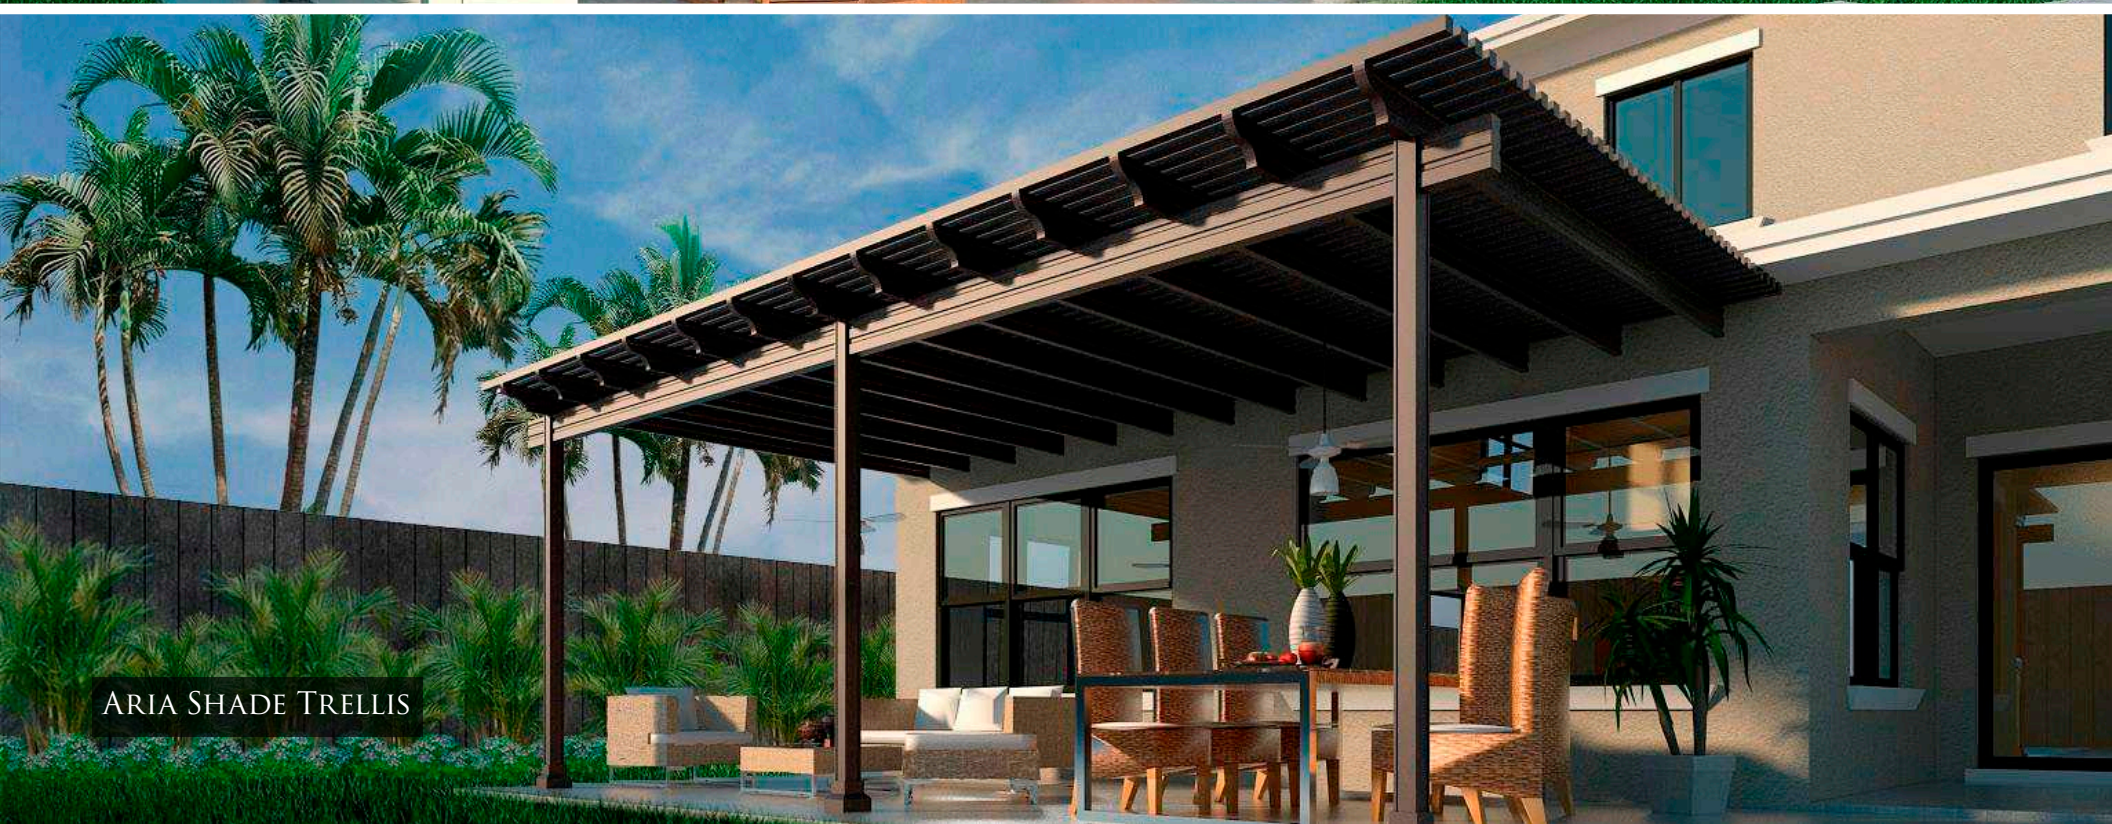

ARIA SHADE TRELLIS