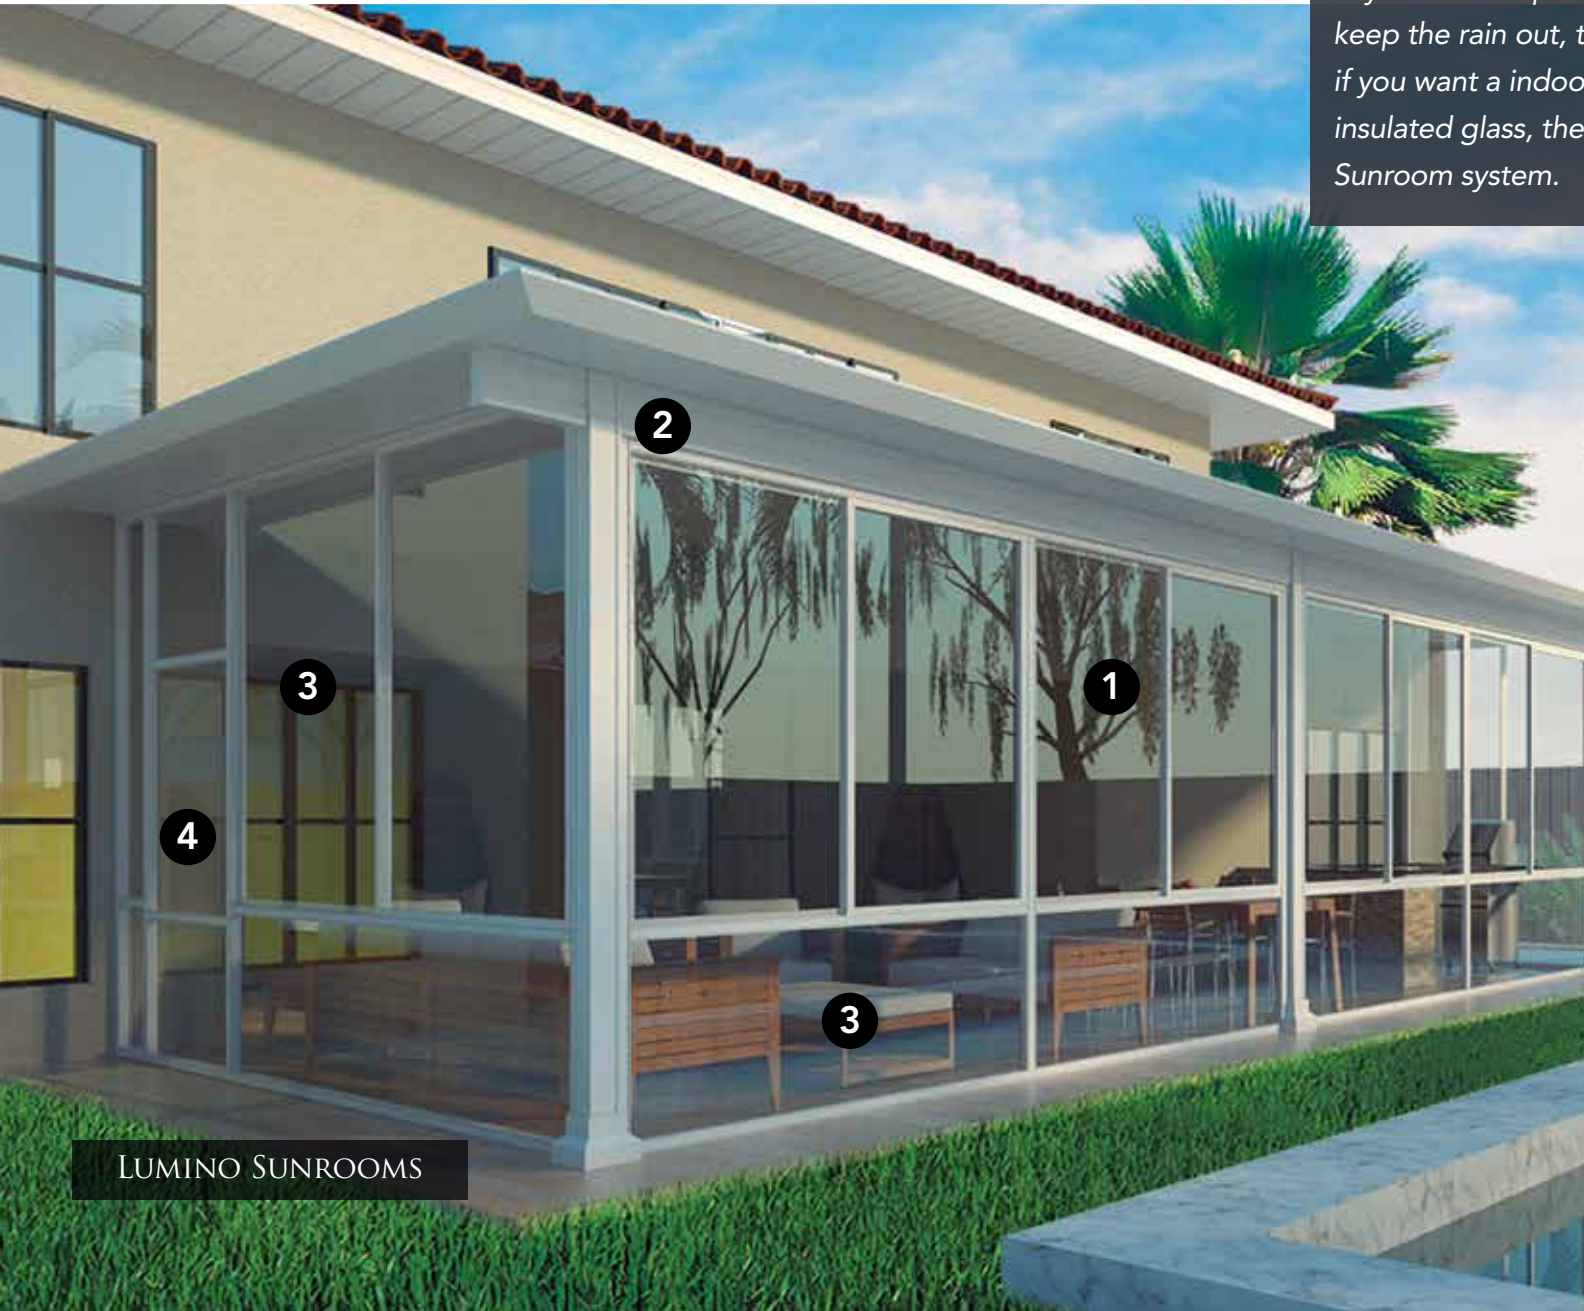

RENAISSANCE LUMINO SUNROOMS:

Love the outdoors, but don't always love the weather? Enclose your space with Claro Sunroom Walls. We designed our Claro Sunroom beams to allow any type of window or door to be installed in any one of our product lines, so, if you just want to keep the rain out, try Acrylic Sliding windows, or, if you want a indoors out room in the winter, fully insulated glass, the sky is the limit with the Claro Sunroom system.

1. Completely custom framing design allows windows and doors to be installed into any Renaissance Patio Product
2. Heavy gauge aluminum extrusion allows windows and doors to fit seamlessly into your framing, creating a smooth and clean look
3. Configure your space to include horizontal sliding, single hung, or fixed glass windows
4. Custom door installation sections keep your rooms framing nice and clean

LUMINO SUNROOMS