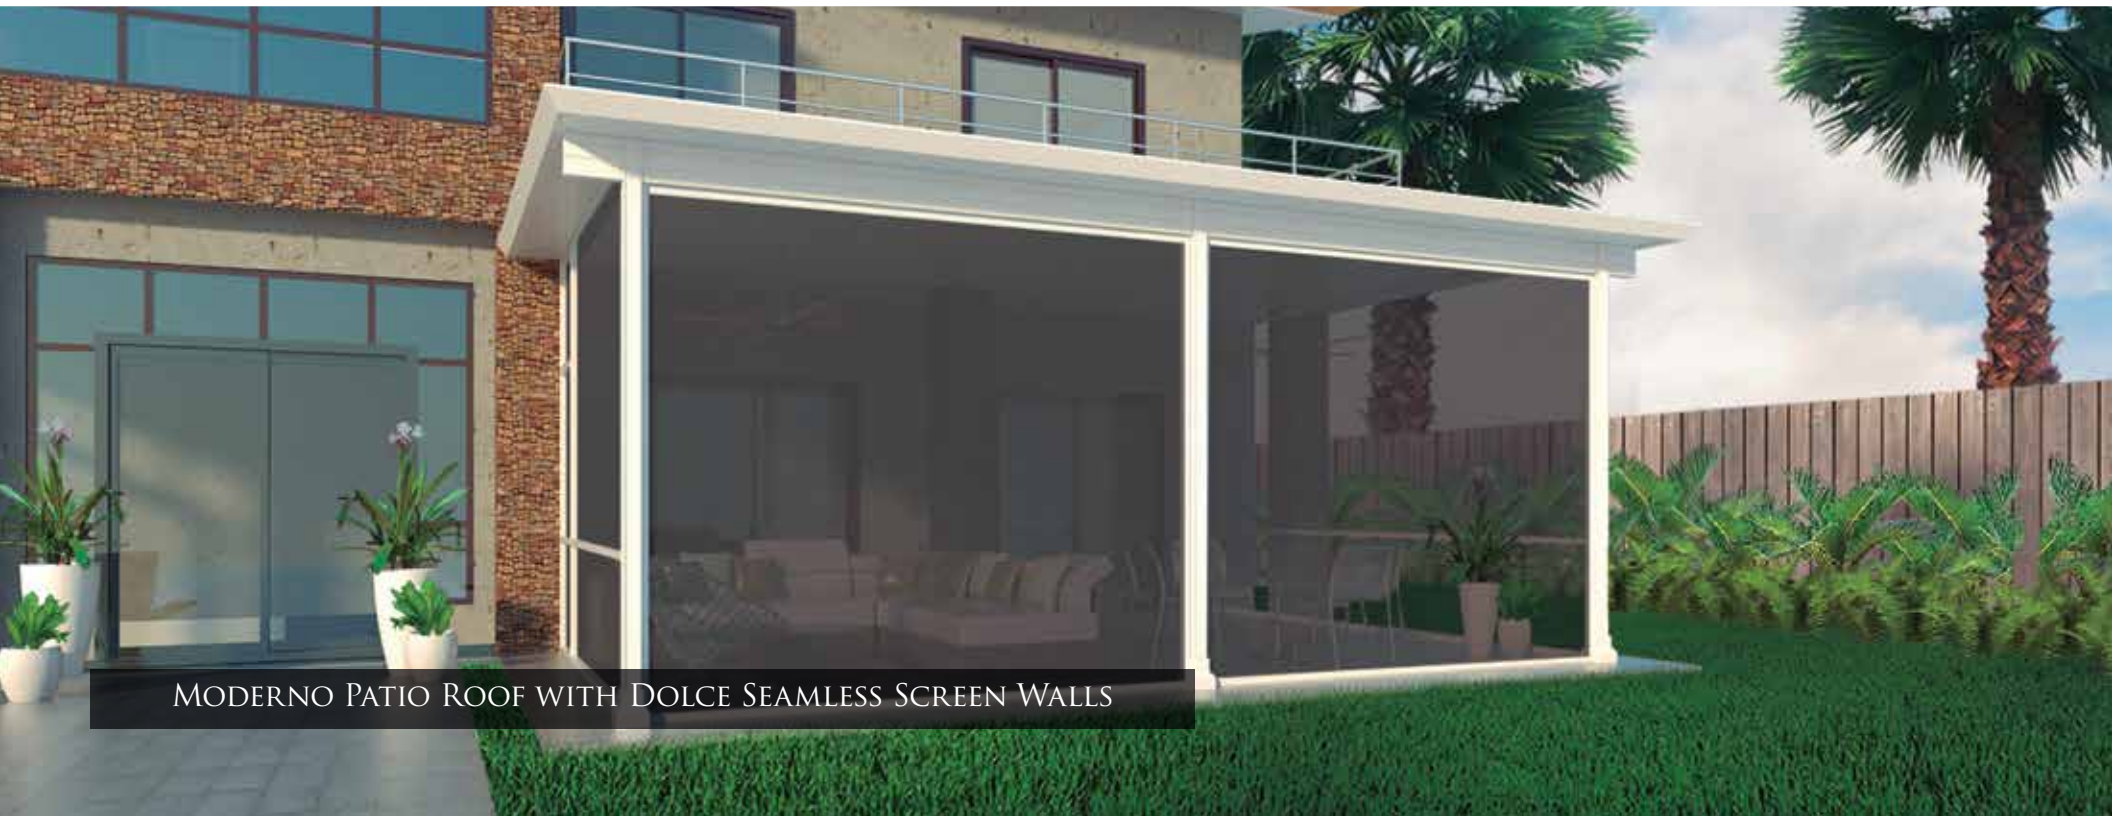

MODERNO PATIO ROOF WITH DOLCE SEAMLESS SCREEN WALLS