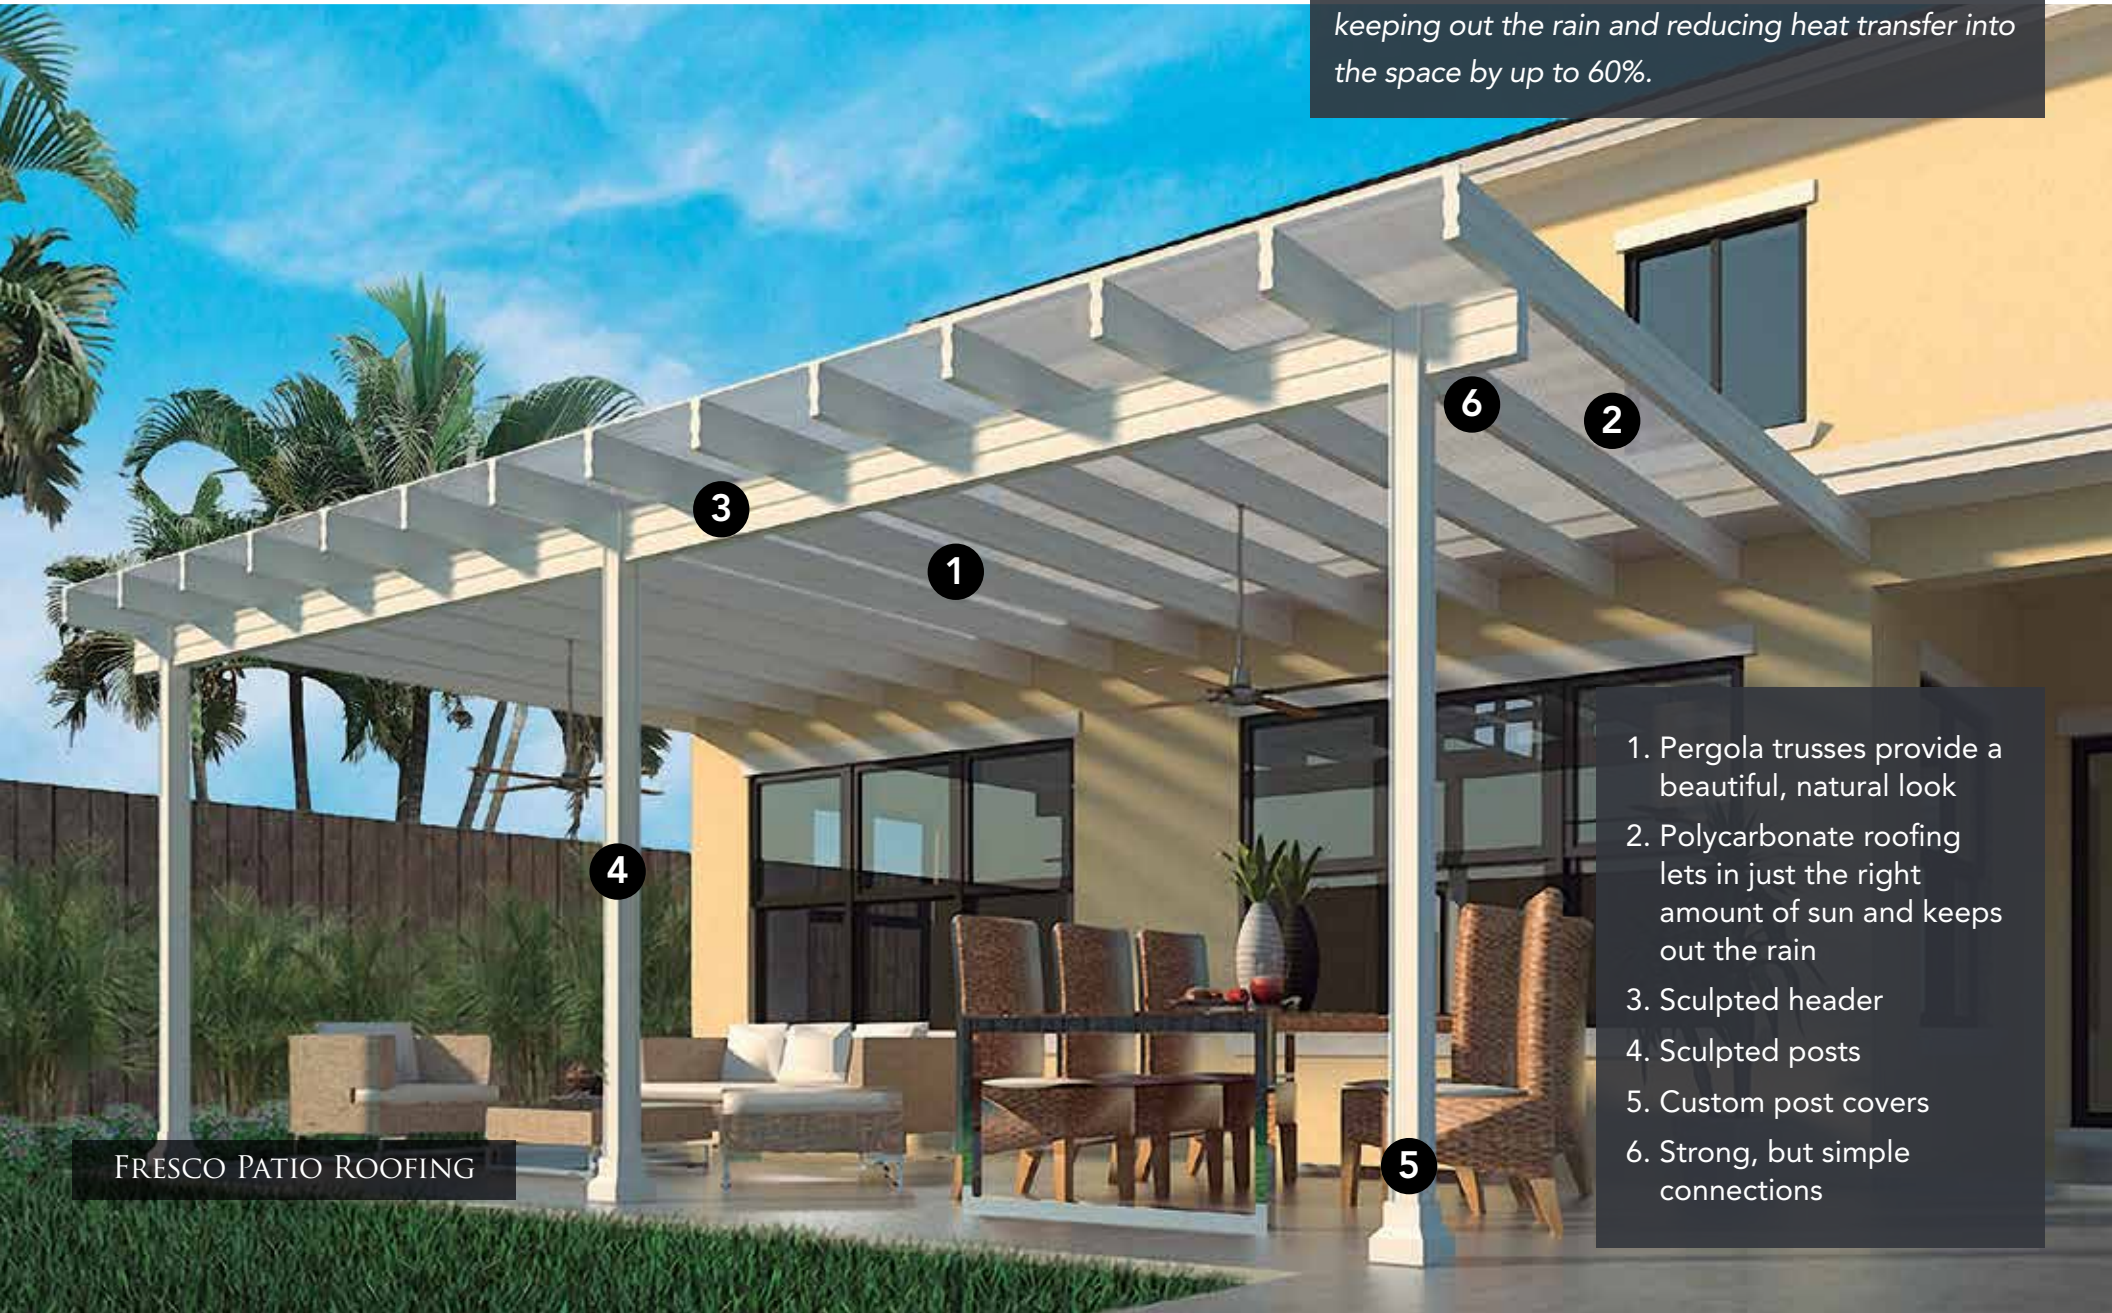

RENAISSANCE FRESCO PATIO COVERS:

Keeping your patio light, bright, airy, AND dry is now possible, thanks to the Fresco Patio Cover. Incorporating a decorative translucent pearl, polycarbonate roofing system means your patio can have 70% of the sun's light pass right through, while keeping out the rain and reducing heat transfer into the space by up to 60%.

3

1

6

2

4

5

1. Pergola trusses provide a beautiful, natural look
2. Polycarbonate roofing lets in just the right amount of sun and keeps out the rain
3. Sculpted header
4. Sculpted posts
5. Custom post covers
6. Strong, but simple connections

FRESCO PATIO ROOFING