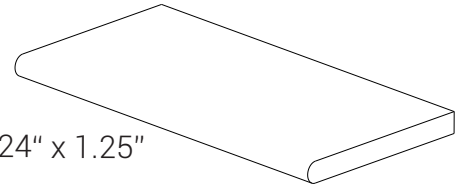

Salerno

Pattern Breakdown	
16" x 16"	80%
8" x 8"	20%

Semplice

Pattern Breakdown	
Any Size	100%

Torino

Pattern Breakdown	
16" x 16"	57%
8" x 16"	29%
8" x 8"	14%

Treviso

Pattern Breakdown	
16" x 24"	75%
8" x 16"	25%

Bullnose • Coping Sizes

24" x 36" x 2"
Eased Edge Also Available

12" x 24" x 1.25"

12" x 24" x 1.5"

12" x 24" x 2"

12" x 36" x 2"
Square Edge Also Available

4" x 8" x 1.25"

4" x 9" x 1.25"