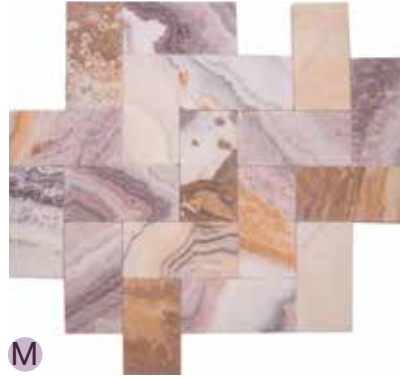

M
Cascada - Tumbled, Special Order