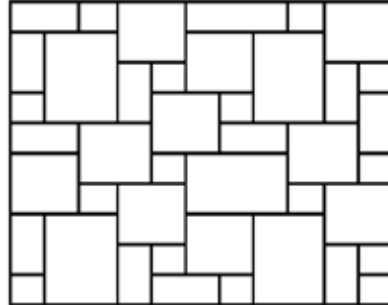

Ashlar

Pattern Breakdown	
16" x 24"	34%
16" x 16"	44%
8" x 16"	11%
8" x 8"	11%