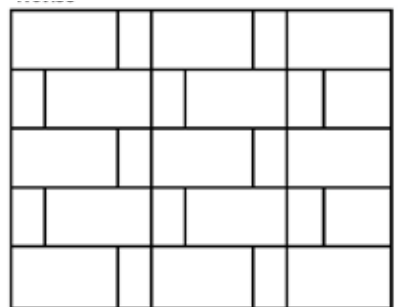

Salerno

Pattern Breakdown	
16" x 16"	80%
8" x 8"	20%

Semplice

Pattern Breakdown	
Any Size	100%

Torino

Pattern Breakdown	
16" x 16"	57%
8" x 16"	29%
8" x 8"	14%

Treviso

Pattern Breakdown	
16" x 24"	75%
8" x 16"	25%

Bullnose • Coping Sizes

24" x 36" x 2"
Eased Edge Also Available

12" x 24" x 1.25"

12" x 24" x 1.5"

12" x 24" x 2"

12" x 36" x 2"
Square Edge Also Available

4" x 8" x 1.25"

4" x 9" x 1.25"