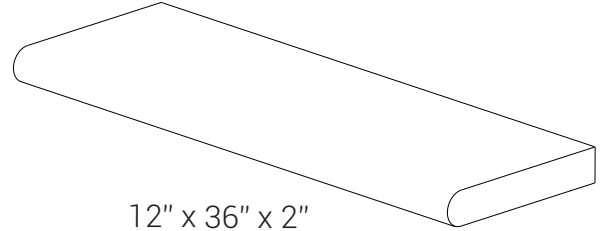

Bullnose • Coping Sizes

24" x 36" x 2"
Eased Edge Also Available

12" x 24" x 1.25"

12" x 24" x 1.5"

12" x 24" x 2"

12" x 36" x 2"
Square Edge Also Available

4" x 8" x 1.25"

4" x 9" x 1.25"