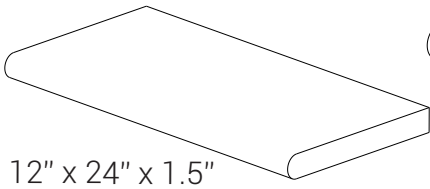

Salerno

Pattern Breakdown	
16" x 16"	80%
8" x 8"	20%

Semplice

Pattern Breakdown	
Any Size	100%

Torino

Pattern Breakdown	
16" x 16"	57%
8" x 16"	29%
8" x 8"	14%

Treviso

Pattern Breakdown	
16" x 24"	75%
8" x 16"	25%

Bullnose • Coping Sizes

24" x 36" x 2"
Eased Edge Also Available

12" x 24" x 1.25"

12" x 24" x 1.5"

12" x 24" x 2"

12" x 36" x 2"
Square Edge Also Available

4" x 8" x 1.25"

4" x 9" x 1.25"