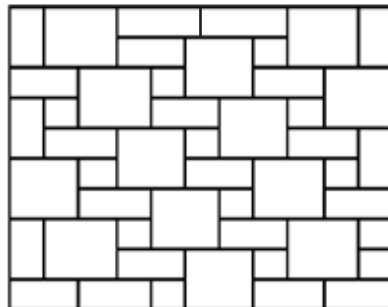

Salerno

Pattern Breakdown	
16" x 16"	80%
8" x 8"	20%

Semplice

Pattern Breakdown	
Any Size	100%

Torino

Pattern Breakdown	
16" x 16"	57%
8" x 16"	29%
8" x 8"	14%

Treviso

Pattern Breakdown	
16" x 24"	75%
8" x 16"	25%