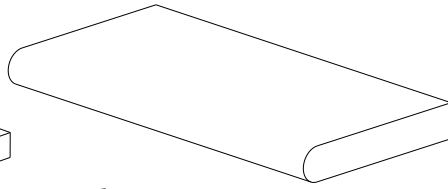

Salerno

Pattern Breakdown	
16" x 16"	80%
8" x 8"	20%

Semplice

Pattern Breakdown	
Any Size	100%

Torino

Pattern Breakdown	
16" x 16"	57%
8" x 16"	29%
8" x 8"	14%

Treviso

Pattern Breakdown	
16" x 24"	75%
8" x 16"	25%

Bullnose • Coping Sizes

24" x 36" x 2"
Eased Edge Also Available

12" x 24" x 1.25"

12" x 24" x 1.5"

12" x 24" x 2"

12" x 36" x 2"
Square Edge Also Available

4" x 8" x 1.25"

4" x 9" x 1.25"