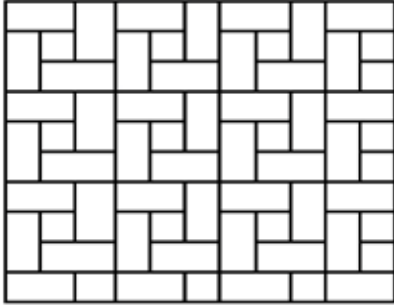

P Naxos - 24" x 24"
13" x 24" Coping Available

P Paros - 24" x 24"
13" x 24" Coping Available

P Isola - 12" x 48"

P Milano - 12" x 48"

Deck Drains

Ivory/Natural - 6" x 12"

Silver - 6" x 12"

Patio Pattern Selection

Andria

Pattern Breakdown	
8" x 16"	89%
8" x 8"	11%

Ashlar

Pattern Breakdown	
16" x 24"	34%
16" x 16"	44%
8" x 16"	11%
8" x 8"	11%

Athena

Pattern Breakdown	
Any Size	100%

Athena II

Pattern Breakdown	
Any Size	100%