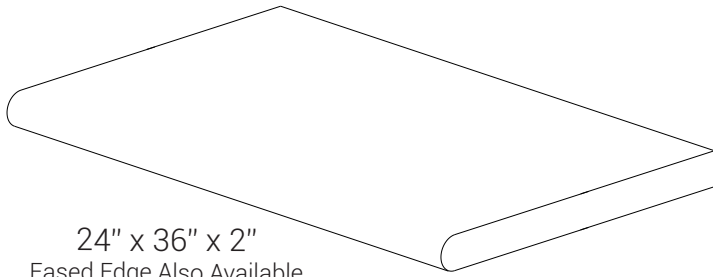

Salerno

Pattern Breakdown	
16" x 16"	80%
8" x 8"	20%

Semplice

Pattern Breakdown	
Any Size	100%

Torino

Pattern Breakdown	
16" x 16"	57%
8" x 16"	29%
8" x 8"	14%

Treviso

Pattern Breakdown	
16" x 24"	75%
8" x 16"	25%

Bullnose • Coping Sizes

24" x 36" x 2"
Eased Edge Also Available

12" x 24" x 1.25"

12" x 24" x 1.5"

12" x 24" x 2"

12" x 36" x 2"
Square Edge Also Available

4" x 8" x 1.25"

4" x 9" x 1.25"